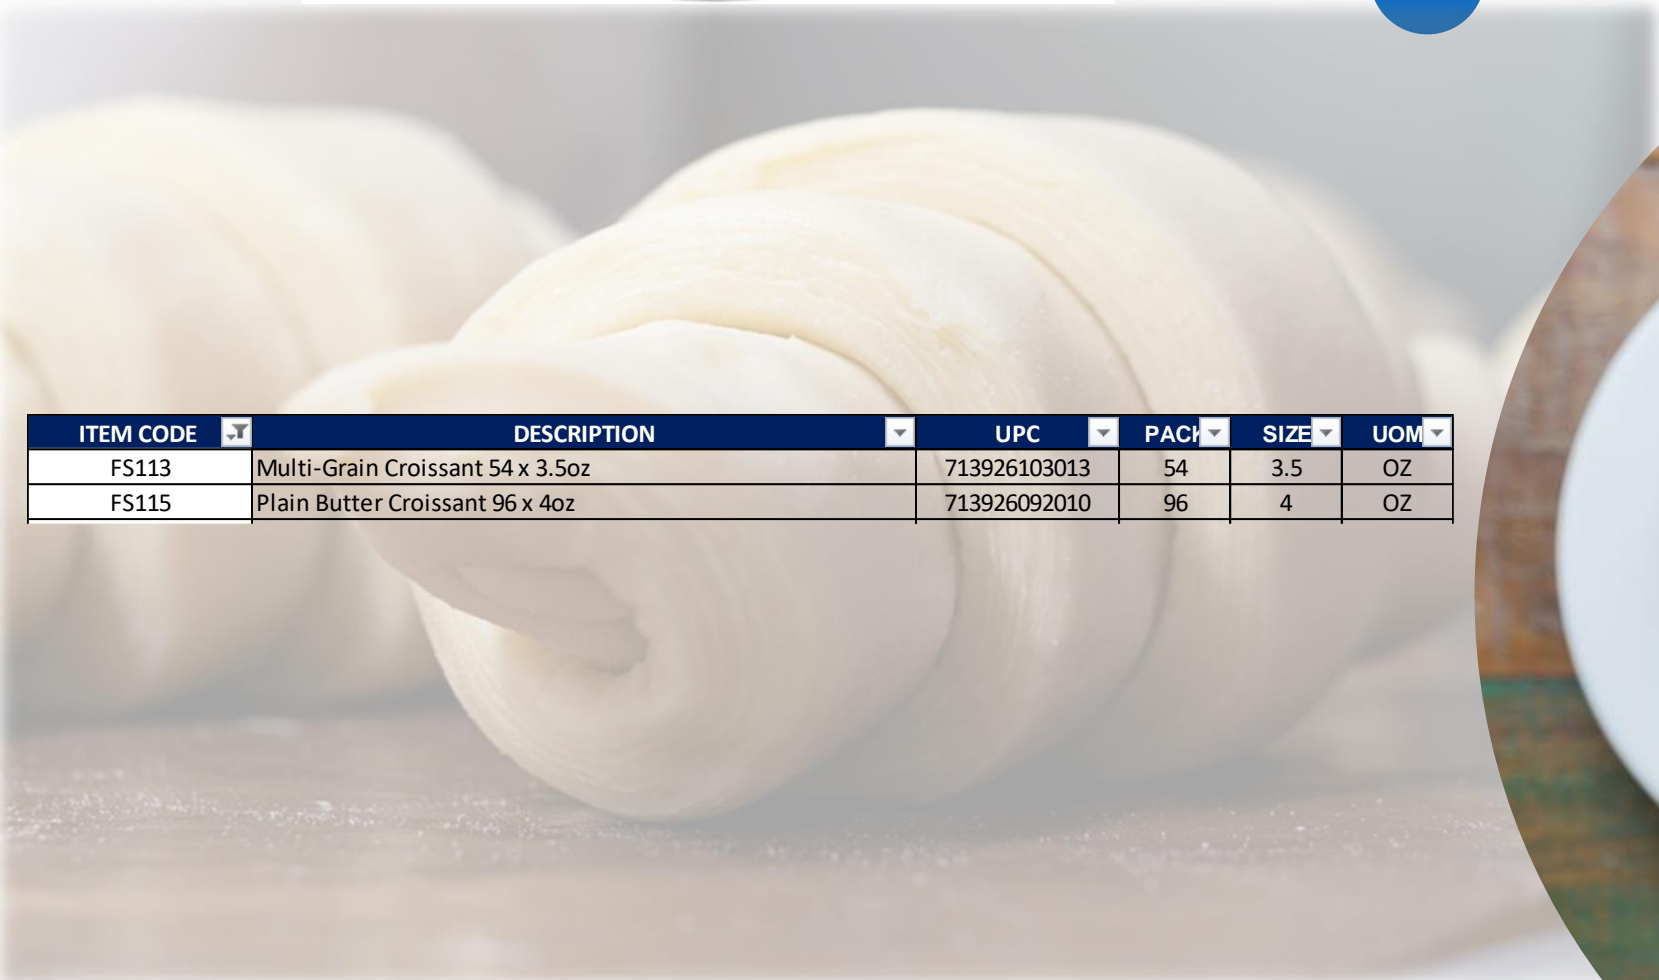

ITEM CODE	DESCRIPTION	UPC	PACK	SIZE	UOM
FS113	Multi-Grain Croissant 54 x 3.5oz	713926103013	54	3.5	OZ
FS115	Plain Butter Croissant 96 x 4oz	713926092010	96	4	OZ